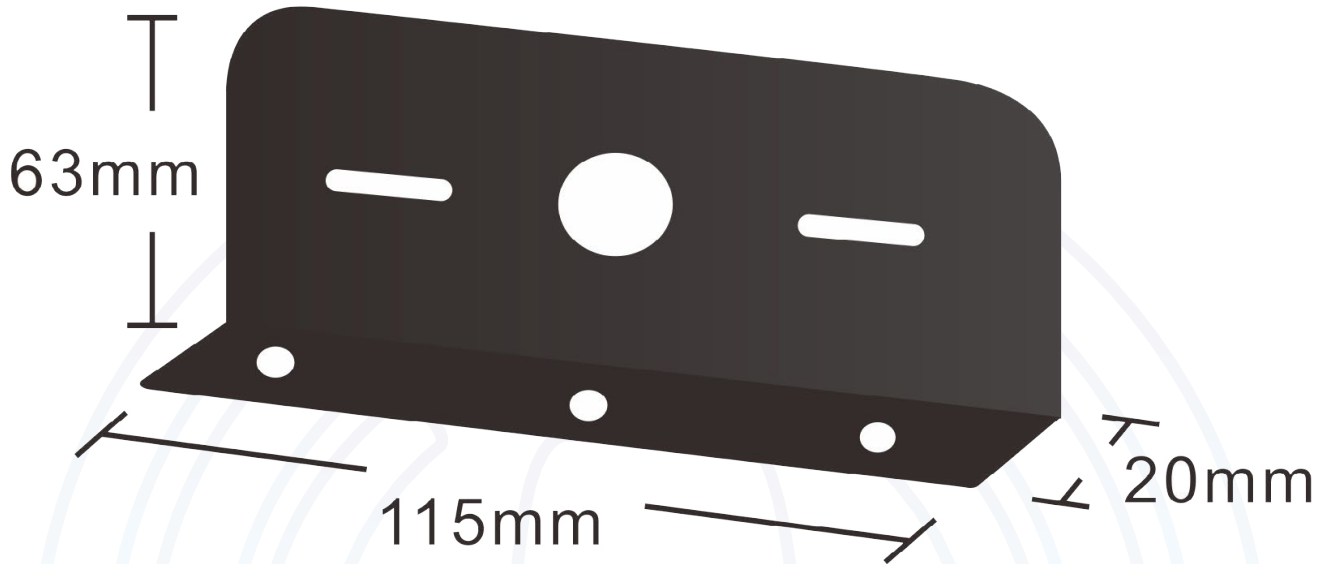

VSWD-BRACKET7

BRACKETS

Part Number	Description
BRACKET7	Strobe Light Bracket Made from iron Dimensions 115 x 63 x 20mm