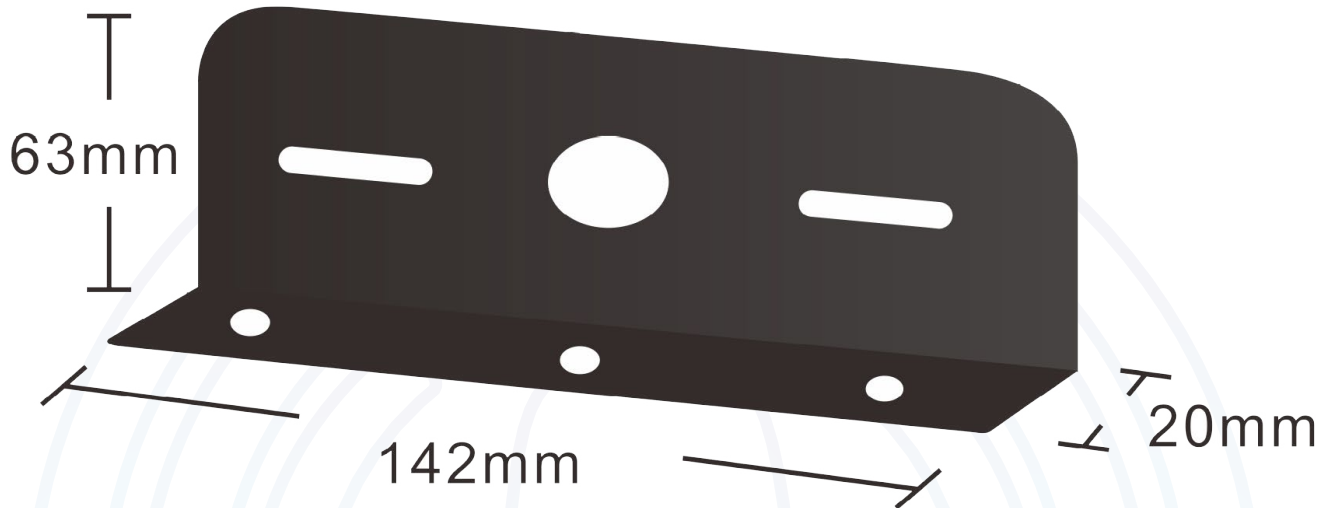

## VSWD-BRACKET8

BRACKETS

Part Number	Description
BRACKET8	Strobe Light Bracket Made from iron Dimensions 142 x 63 x 20mm