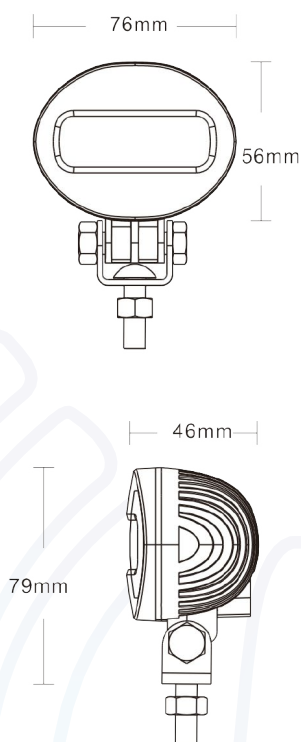

## VSWD-FLT621

WORKLAMPS

**R10**

Part Number	Description
VSWD-FLT621-B	FLT Safety Line Lamp Blue R10 9-80v
VSWD-FLT621-R	FLT Safety Line Lamp Red R10 9-80v

<b>Lumens</b>	200	<b>Approvals</b>	ECE R10 UKCA
<b>Voltage</b>	10-80v	<b>IP Rating</b>	IP67
<b>LEDs</b>	2 LEDs	<b>Beam Pattern</b>	Safety Line Light
<b>Mounting</b>	Bracket	<b>Additional Features</b>	
<b>Dimensions</b>	See above	<b>Box Qty</b>	30
<b>Housing Material</b>	Aluminium	<b>Lens Material</b>	Polycarbonate