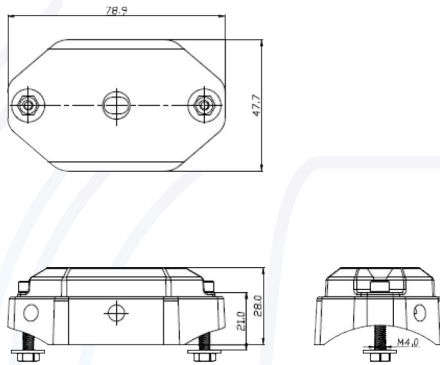

## VSWD-ML01

INTERIOR LIGHT

**R10**

| Part Number | Description                    |
|-------------|--------------------------------|
| VSWD-ML01   | Micro Light 3 * 3W LEDs 10-30v |

|                         |                |                            |               |
|-------------------------|----------------|----------------------------|---------------|
| <b>Lumens</b>           | 648            | <b>Approvals</b>           | ECE R10       |
| <b>Voltage</b>          | 10-36v         | <b>IP Rating</b>           | IP67          |
| <b>LEDs</b>             | 3 LEDs         | <b>Beam Pattern</b>        | Flood         |
| <b>Mounting</b>         | Surface        | <b>Additional Features</b> |               |
| <b>Dimensions</b>       | 79 x 70 x 41mm | <b>Box Qty</b>             | 60            |
| <b>Housing Material</b> | Aluminium      | <b>Lens Material</b>       | Polycarbonate |