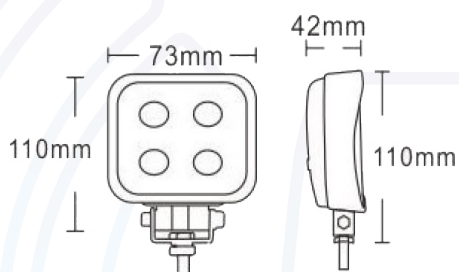

VSWD-WL604

WORKLAMPS

Part Number	Description
VSWD-WL604-S	12w Square Lamp - Spot Beam

Lumens	1080	Approvals	ECE R10 UKCA
Voltage	12-80v	IP Rating	IP67
LEDs	4 LEDs	Beam Pattern	Spot
Mounting	Bracket	Additional Features	
Dimensions	See above	Box Qty	50
Housing Material	Aluminium	Lens Material	PMMA