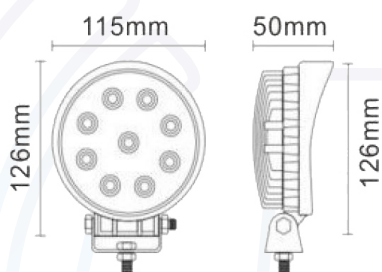

VSWD-WL605

WORKLAMPS

R10

Part Number	Description
VSWD-WL605-F	27w Round Lamp - Flood Beam

Lumens	1400	Approvals	ECE R10 UKCA
Voltage	12-80v	IP Rating	IP67
LEDs	9 LEDs	Beam Pattern	Flood
Mounting	Bracket	Additional Features	
Dimensions	See above	Box Qty	30
Housing Material	Aluminium	Lens Material	PMMA