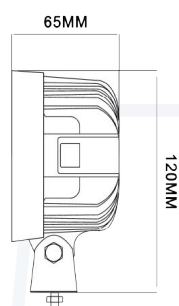

VSWD-WL611

WORKLAMPS

R10

Part Number	Description
VSWD-WL611-F	30w Oval Lamp - Flood Beam
VSWD-WL611-S-B	30w Oval Lamp - Spot Beam Blue

Lumens	White 2500 Blue 1000	Approvals	ECE R10
Voltage	10-30v	IP Rating	IP67
LEDs	6 LEDs	Beam Pattern	White - Flood Blue Spot
Mounting	Bracket	Additional Features	AMP Connector
Dimensions	120 x 140 x 65mm	Box Qty	20
Housing Material	Aluminium	Lens Material	Polycarbonate