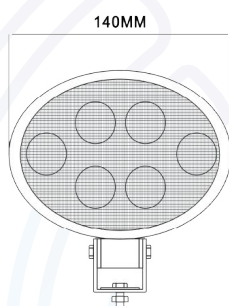

VSWD-WL611

WORKLAMPS

R10

Part Number	Description
VSWD-WL611-F	30w Oval Lamp - Flood Beam
VSWD-WL611-S-B	30w Oval Lamp - Spot Beam Blue

Lumens	White 2500 Blue 1000	Approvals	ECE R10
Voltage	10-30v	IP Rating	IP67
LEDs	6 LEDs	Beam Pattern	White - Flood Blue Spot
Mounting	Bracket	Additional Features	AMP Connector
Dimensions	120 x 140 x 65mm	Box Qty	20
Housing Material	Aluminium	Lens Material	Polycarbonate