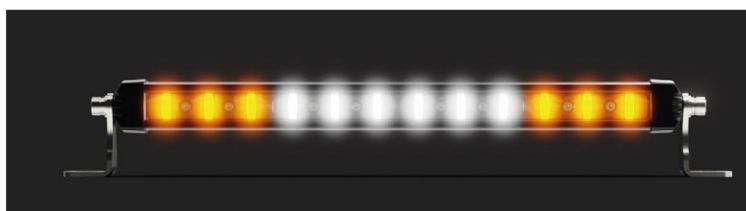

VSWD-WL620

WORKLAMPS

R10

R65

Part Number	Description
VSWD-WL620-A-60	Utility Bar, 10-30v, 48W, white light amber flash
VSWD-WL620-A-90	Utility Bar, 10-30v, 78W, white light amber flash
VSWD-WL620-A-150	Utility Bar, 10-30v, 126W, white light amber flash

Lumens	800 / 1800 / 2500	Approvals	ECE R10 ECE R68
Voltage	10-30v	IP Rating	IP67
LEDs	12 / 18 / 30 LEDs	Beam Pattern	Flood
Mounting	Bracket	Additional Features	White light with amber flash. 19 flash patterns
Dimensions	361 x 50 x 56mm 510 x 50 x 56mm 804 x 50 x 56mm	Box Qty	15 / 12 / 9
Housing Material	Aluminium	Lens Material	Polycarbonate