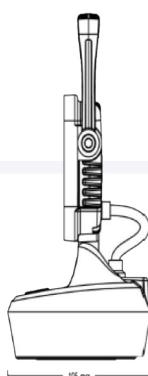

## VSWD-WL623

#### 3 Modes:

- 100% Intensity - White
- 50% Intensity - White
- SOS Flash - Amber or White

Part Number		Description	
VSWD-WL623		SOS Utility Lamp, 18 LED Rechargeable White/Amber, Cigarette Plug	
Lumens	648	Approvals	CE, UKCA
Voltage	10-30v	IP Rating	IP65
LEDs	9 White LEDs 9 Amber LEDs	Beam Pattern	Flood
Mounting	Magnetic	Additional Features	3 Modes, Handle, Mag Base, Rechargeable Battery
Dimensions	103 x 105 x 201mm	Box Qty	20
Housing Material	Aluminium	Lens Material	Polycarbonate