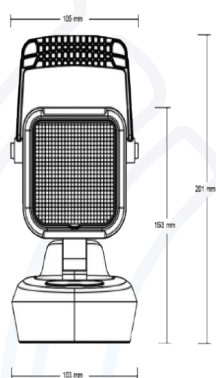

## VSWD-WL623

#### 3 Modes:

- 100% Intensity - White
- 50% Intensity - White
- SOS Flash - Amber or White

Part Number		Description	
VSWD-WL623		SOS Utility Lamp, 18 LED Rechargeable White/Amber, Cigarette Plug	
Lumens	648	Approvals	CE, UKCA
Voltage	10-30v	IP Rating	IP65
LEDs	9 White LEDs 9 Amber LEDs	Beam Pattern	Flood
Mounting	Magnetic	Additional Features	3 Modes, Handle, Mag Base, Rechargeable Battery
Dimensions	103 x 105 x 201mm	Box Qty	20
Housing Material	Aluminium	Lens Material	Polycarbonate