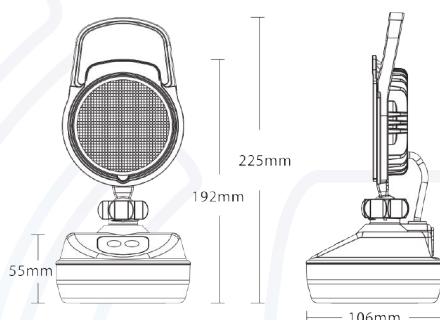

VSWD-WL626

WORKLAMPS

3 Modes:

- 100% Intensity - White
- 50% Intensity - White
- SOS Flash
- Quad Flash

Part Number	Description
VSWD-WL626-S	Utility Lamp, 9 LED Rechargeable, 4 Modes

Lumens	305	Approvals	CE, UKCA
Voltage	10-30v	IP Rating	IP65
LEDs	9 LEDs	Beam Pattern	Flood
Mounting	Magnetic	Additional Features	4 Modes, Handle, Mag Base, Rechargeable Battery, Reverse Charge Function
Dimensions	See above	Box Qty	20
Housing Material	Aluminium	Lens Material	Polycarbonate