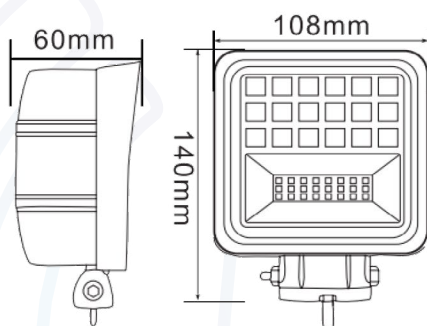

VSWD-WL634

WORKLAMPS

Part Number	Description
VSWD-WL634-C	48w Square Lamp Combi Beam

Lumens	3500	Approvals	ECE R10
Voltage	10-30v	IP Rating	IP67
LEDs	42 LEDs	Beam Pattern	Combi
Mounting	Bracket	Additional Features	
Dimensions	See above	Box Qty	20
Housing Material	Aluminium	Lens Material	Polycarbonate