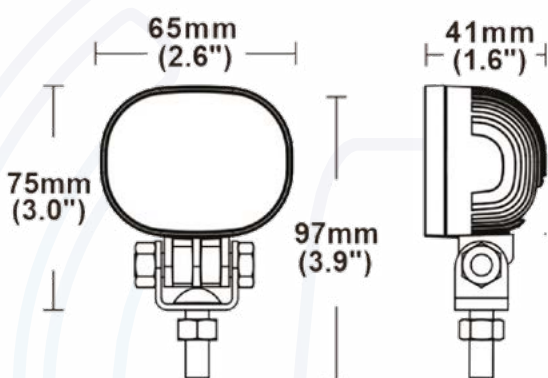

## VSWD-FLT622

WORKLAMPS

**R10**

Part Number	Description
VSWD-FLT622-B	FLT Arc Light Red R10 9-80v
VSWD-FLT622-R	FLT Arc Light Blue R10 9-80v

<b>Lumens</b>	47 LM	<b>Approvals</b>	ECE R10 UKCA
<b>Voltage</b>	9-80v	<b>IP Rating</b>	IP67
<b>LEDs</b>	1 LED	<b>Beam Pattern</b>	Arc Safety Line
<b>Mounting</b>	Bracket	<b>Additional Features</b>	
<b>Dimensions</b>	See above	<b>Box Qty</b>	30
<b>Housing Material</b>	Aluminium	<b>Lens Material</b>	Polycarbonate