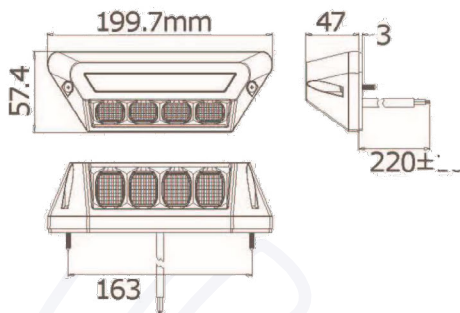

## VSWD-SL2800

SCENE LIGHTING

**R10**

**R65**

Part Number	Description
VSWD-SL2800	Scene Light 4 LED 28W
VSWD-SL2800W-A	Scene Light with Amber Side Marker
VSWD-SL2800W-R	Scene Light with Red Side Marker
VSWD-SL2800W-W	Scene Light with White Side Marker
VSWD-SL2800W-R65	Scene Light with Amber R65 Warning Light

<b>Lumens</b>	2800 LM	<b>Approvals</b>	ECE R10, R148 R65, UKCA
<b>Voltage</b>	10-30v	<b>IP Rating</b>	IP69k
<b>LEDs</b>	4 LEDs + side marker / warning light	<b>Beam Pattern</b>	Flood
<b>Mounting</b>	Screw fix surface mount	<b>Additional Features</b>	
<b>Dimensions</b>	See above	<b>Box Qty</b>	20
<b>Housing Material</b>	Aluminium	<b>Lens Material</b>	Polycarbonate