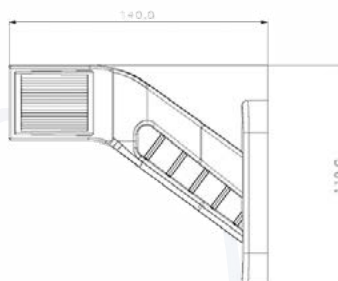

## VSWD-872

CV LIGHTING

**R10**

Part Number	Description
VSWD-872	Medium Triple Marker Light Pair 10-30v

<b>Voltage</b>	10-30v	<b>Approvals</b>	ECE R10 R148
<b>LEDs</b>	6 LEDs	<b>IP Rating</b>	IP67
<b>Mounting</b>	Screws		
<b>Dimensions</b>	140mm x 119mm x 35mm	<b>Box Qty</b>	80
<b>Housing Material</b>	Polycarbonate	<b>Lens Material</b>	Polycarbonate