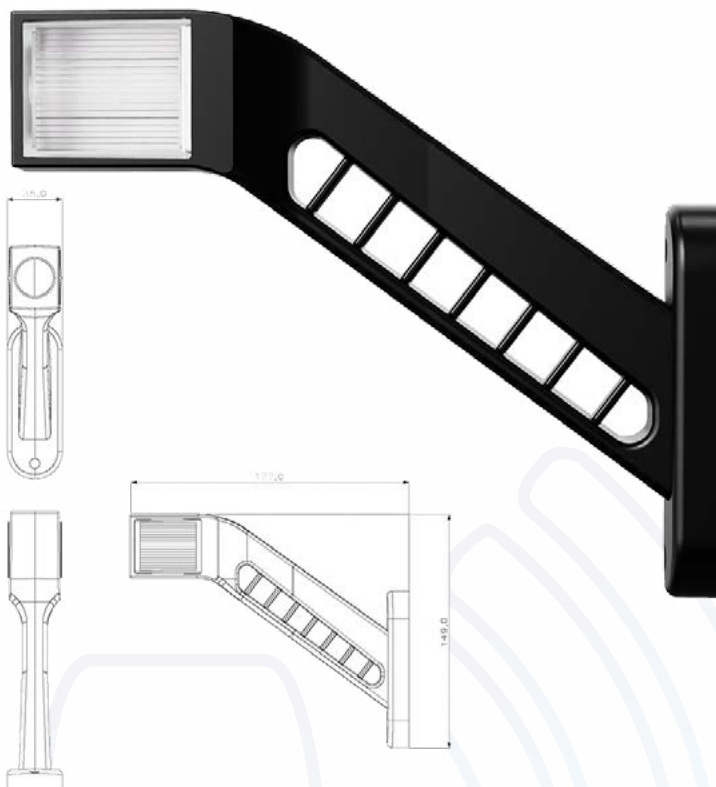

VSWD-873

CV LIGHTING

R10

Part Number	Description
VSWD-873	Long Triple Marker Light Pair 10-30v

Voltage	10-30v	Approvals	ECE R10 R148
LEDs	6 LEDs	IP Rating	IP67
Mounting	Screws		
Dimensions	177mm x 149mm x 35mm	Box Qty	80
Housing Material	Polycarbonate	Lens Material	Polycarbonate